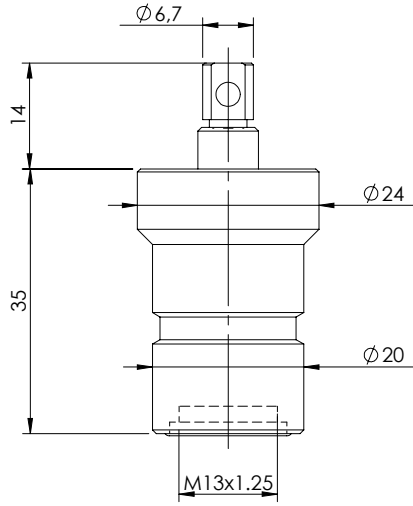

ACCESSORIES

**MANUAL OVERRIDE**

DETENT TYPE

**SPECIFICATIONS**

Suitable for push style override solenoid valves

**ORDERING CODES**

| Quick code | Description     |  |
|------------|-----------------|--|
| ST000364   | MANUAL OVERRIDE |  |
|            |                 |  |
|            |                 |  |
|            |                 |  |
|            |                 |  |
|            |                 |  |